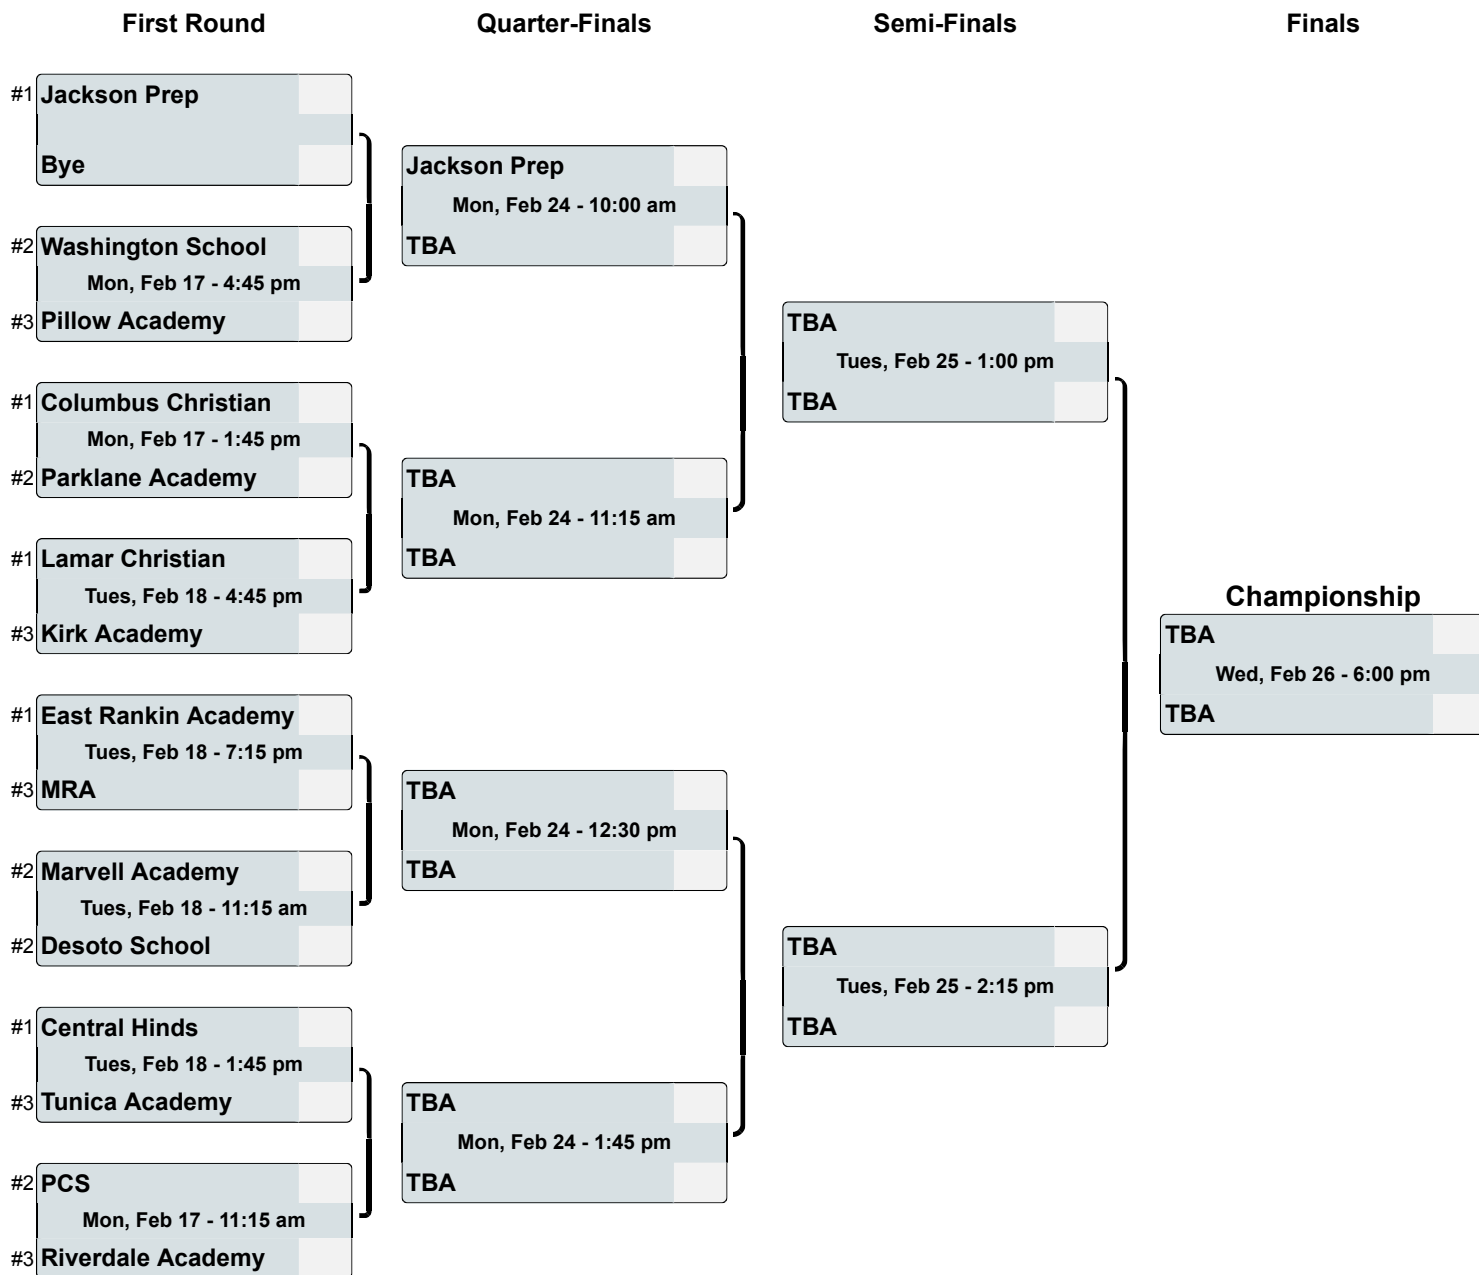

2025 Overall Basketball Tournament

February 17, 18, 24, 25, 26

Host: Mississippi College

Girls' Bracket

Both teams should always bring BOTH jerseys. The highest seeded team will be the HOME team and will wear white jerseys. Should equal seeds meet, the top team in the bracket will be the HOME team.