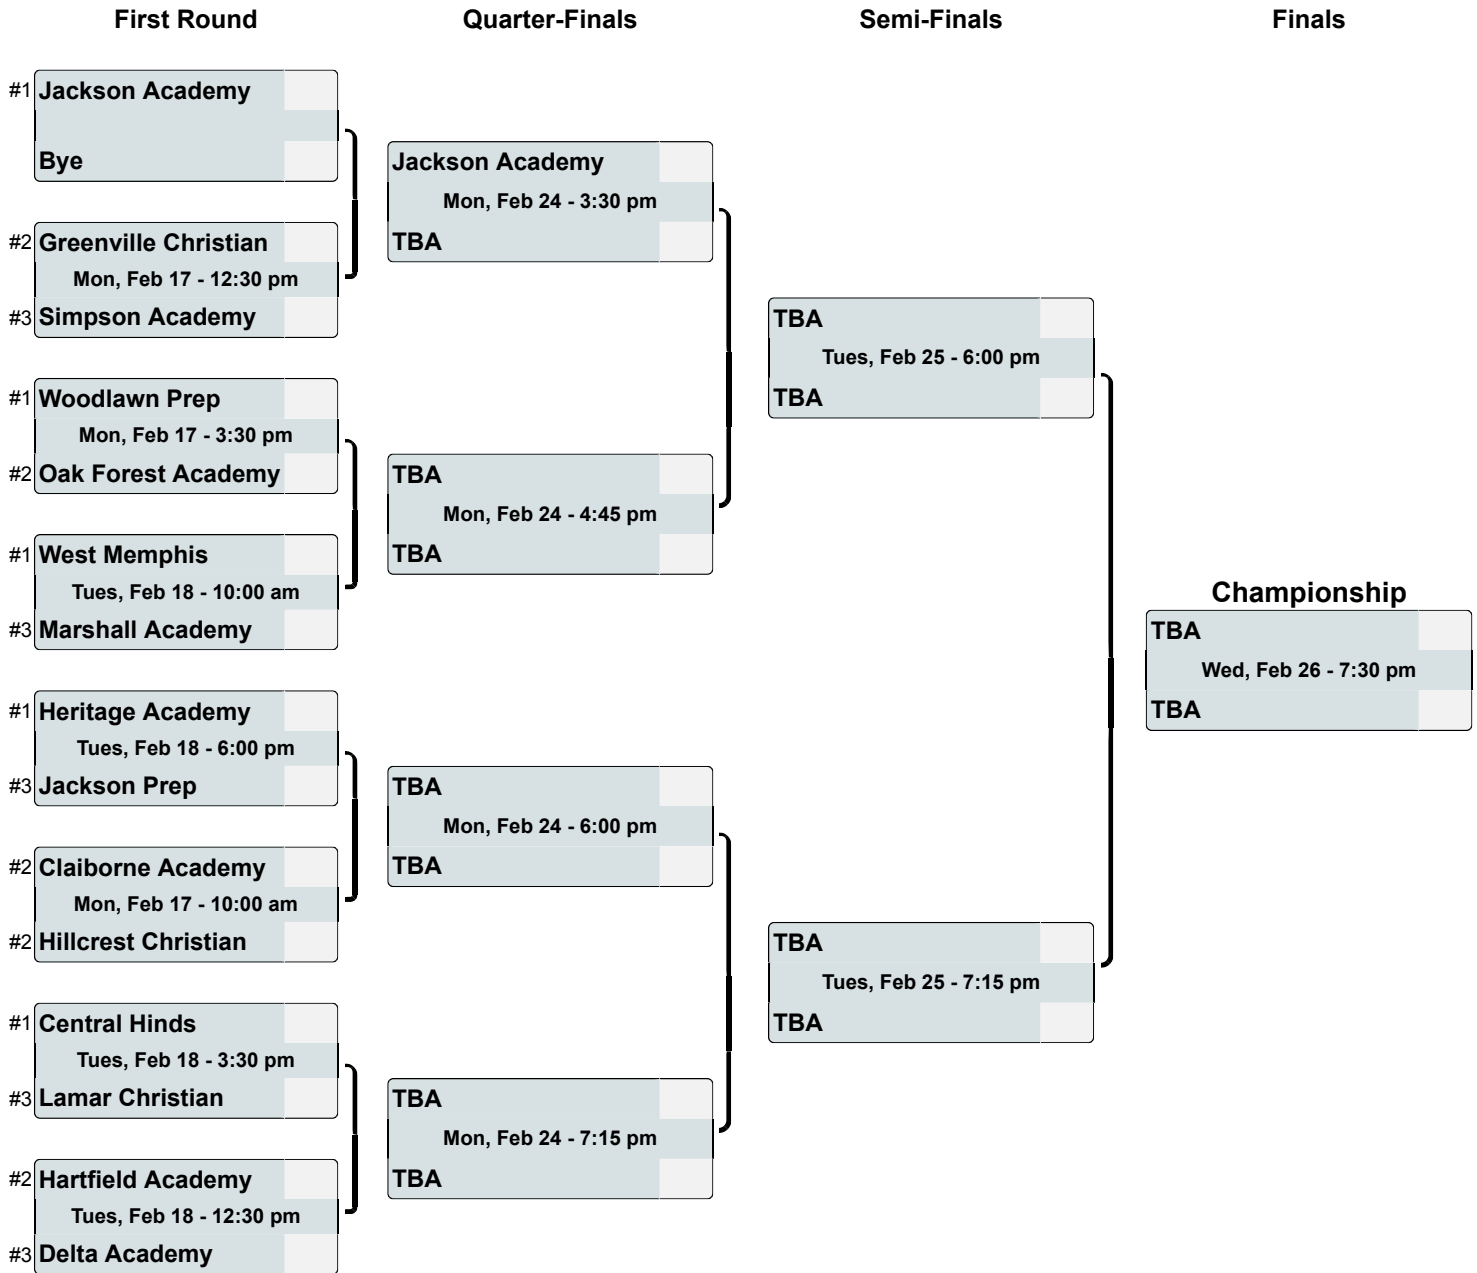

2025 Overall Basketball Tournament

February 17, 18, 24, 25, 26

Host: Mississippi College

Boys' Bracket

Both teams should always bring BOTH jerseys. The highest seeded team will be the HOME team and will wear white jerseys. Should equal seeds meet, the top team in the bracket will be the HOME team.

2025 MAIS OVERALL BASKETBALL TOURNAMENT

Central Hinds Academy Boys

4A #1 Seed

Raymond, MS

Head Coach: James Crain

Bookkeeper/Statistician: Josh Flynt

No.	Name	Height	Position	Grade
1	John Ryan Hall	5' 9"	PG	12
2	Price Foil	6' 0"	SG	12
3/11	Conner Purvis	6' 1"	PG	12
4	Walt Saums	6' 1"	F	10
12	Elijah Taylor	5' 6"	SG	10
13	Cooper Loftin	6' 6"	C	12
14	Gabe Hammond	5' 8"	PG	10
20	Wesley Lindsey	6' 6"	SG	12
21	Hayes Germany	6' 0"	C	12
24	Landon Harvey	6' 1"	F	12
32	Fischer Uzzle	6' 1"	PF	10
35	Tyler Flynt	6' 2"	F	12